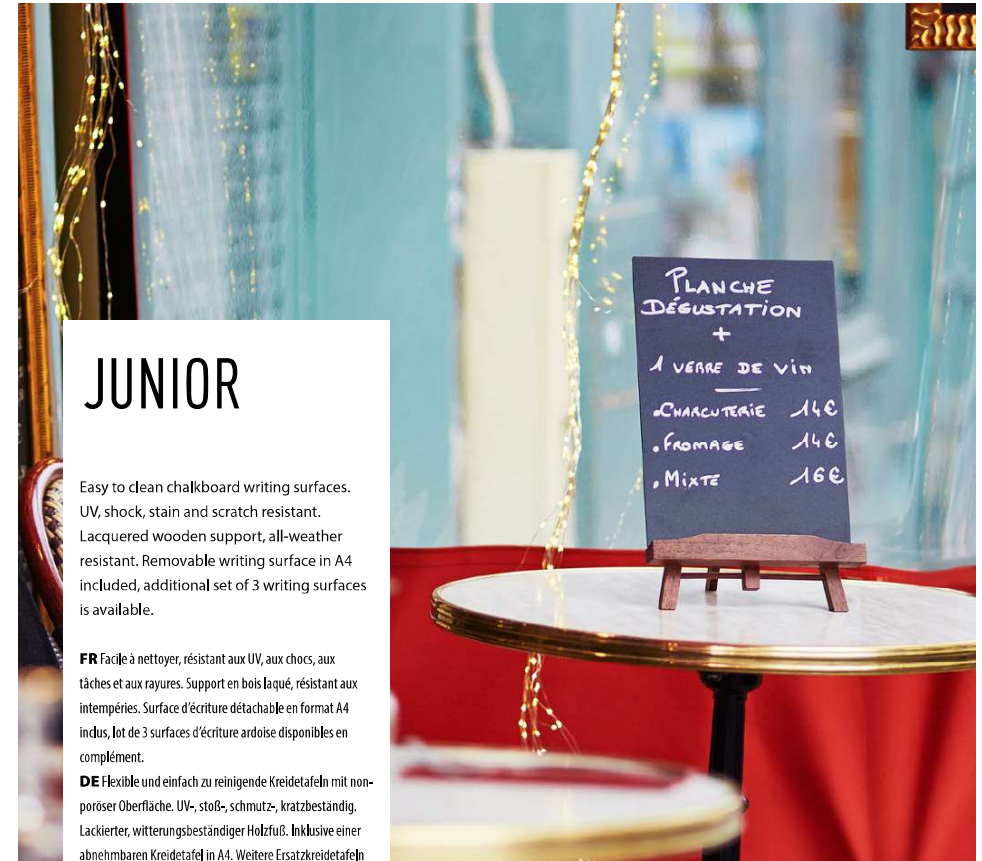

## JUNIOR

Easy to clean chalkboard writing surfaces. UV, shock, stain and scratch resistant. Lacquered wooden support, all-weather resistant. Removable writing surface in A4 included, additional set of 3 writing surfaces is available.