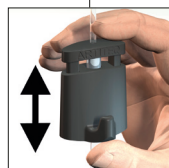

## CONTOUR RAIL

-70%

Reduced material consumption

MICRO GRIP

PA

Polyamide reinforced  
with fibreglass

- compact
- design
- high end
- strong & safe
- easy installation

MAX  
20  
kg/m