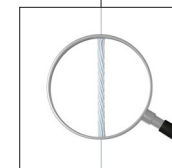

## CONTOUR RAIL

-70%

Reduced material consumption

MICRO GRIP

PA

Polyamide reinforced  
with fibreglass

- compact
- design
- high end
- strong & safe
- easy installation

MAX  
20  
kg/m

TWISTER MICRO

Micro Grip  
+ Perlon

Micro Grip  
+ Steel

1mm

Thickness

colour your rail