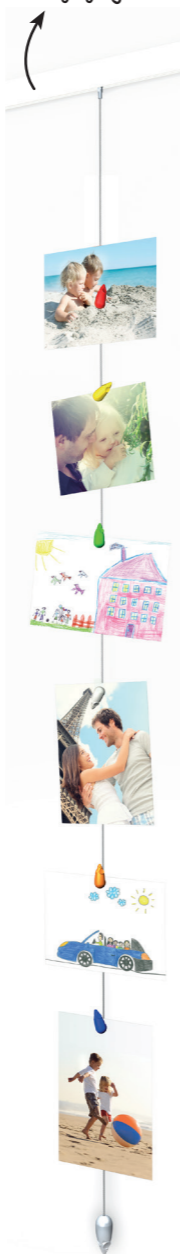

# MISCELLANEOUS

## PICTURE MOUSE

	PICTURE MOUSE WHITE	PICTURE MOUSE STEEL
	150 cm	150 cm
ARTICLE NO.	7805.014	7805.016
COMPATIBLE WITH ALL ARTITEQ PICTURE HANGING SYSTEMS		

Picture Mouse is a handy and original hanging cord for displaying several documents, such as cards and photos. It can also be used as a 'solo' version rather than as part of a picture hanging system. The Picture Mouse Solo system is simple to install by mounting the wall clip to the wall. The steel Picture Mouse cord can be inserted and is hung from the wall clip.

## PICTURE MOUSE SOLO (COMPLETE SET)

	1x	1x	10x
PICTURE MOUSE SOLO	PICTURE MOUSE WHITE	WALL CLIP + COVER (WITH FASTENER MATERIAL)	PICTURE CLIP TRANSPARENT
	150 cm		
ARTICLE NO.	7840.100		

As well as the transparent clips, magnets can also be used on the Picture Mouse cord. The Mouse Magnets, available in white or in colour, combine perfectly with the Picture Mouse cord.

PICTURE CLIP TRANSPARENT	MOUSE MAGNETS WHITE	MOUSE MAGNETS COLOUR
ARTICLE NO. 7805.007	ARTICLE NO. 7430.020	ARTICLE NO. 7430.010

in combination with a picture hanging system

solo